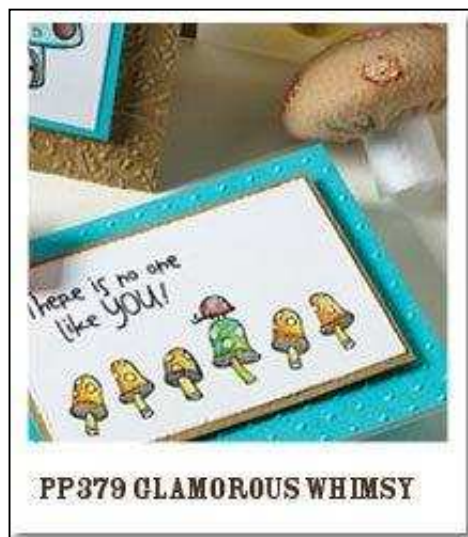

PP376 Shadow Stamps

Three each of woodblock stamps in shadow images, backgrounds, and patterns.

Also includes 2 each of 8 reformulated and new look Hero Arts Shadow Ink.

Includes a handstamped merchandising board and an advanced copy of the 2009 Catalog.

Shadow Stamps

<u>Item</u>	<u>Description</u>	<u>Quantity</u>
LP128	Artistic Windows Special Edition	3
K5174	Background Scallop Circle	3
K5095	Misty Floral and Crown Pattern	3
K5096	Misty Flower and Dot Pattern	3
K5107	Screen Shadow	3
K5147	Scallop Background	3
K5173	Patterned Background	3
K5175	Houndstooth	3
S5097	Misty Garden Pattern	3
S5099	Misty Swirl Pattern	3
S5100	Wood Grain Pattern	3
S5104	Crown Collage	3
S5142	Flower Wood Background	3