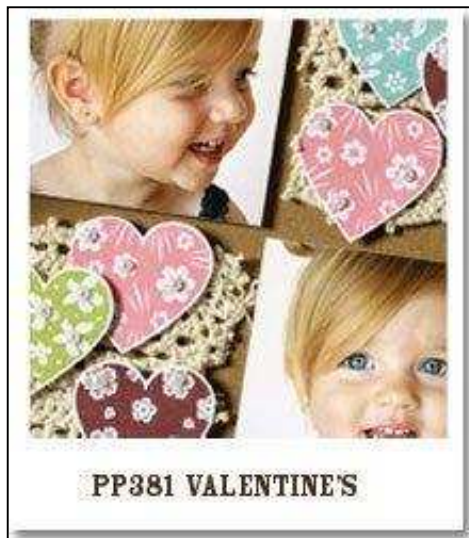

PP381 For Valentine's

3 each of 6 Clear Design Sets and 7 Woodblock stamps and sets

Flourish, patterned and stylish hearts and love messages, and more!

Includes a handstamped merchandising board and an advanced copy of the 2009 Catalog.

Clear Sets

<u>Item</u>	<u>Description</u>	<u>Number</u>
CL276	So Sweet	3
CL301	Hugs n' Hearts	3
CL309	Who Loves You	3
CL310	Hugs and Kisses Heart	3
CL311	Valentine Flourishes	3
CL321	Love Many Ways	3

Wood Stamps

<u>Item</u>	<u>Description</u>	<u>Number</u>
LP124	DA: Patterned Hearts	3
LP141	Together Special Edition	3
K5153	Heart Flourish	3
K5155	Fancy Hearts	3
F5158	Heart Winged Butterfly	3
K5171	Be My Valentine Message	3
S5161	Country Hearts	3