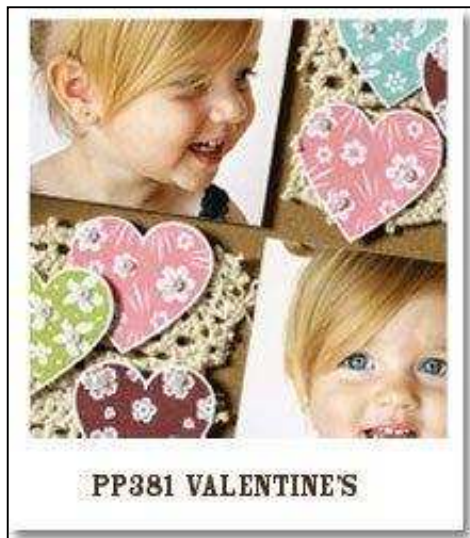

PP381 For Valentine's

3 each of 6 Clear Design Sets and 7 Woodblock stamps and sets

Flourish, patterned and stylish hearts and love messages, and more!

Includes a handstamped merchandising board and an advanced copy of the 2009 Catalog.

Clear Sets

<u>Item</u>	<u>Description</u>	<u>Number</u>
CL276	So Sweet	3
CL301	Hugs n' Hearts	3
CL309	Who Loves You	3
CL310	Hugs and Kisses Heart	3
CL311	Valentine Flourishes	3
CL321	Love Many Ways	3

Wood Stamps

<u>Item</u>	<u>Description</u>	<u>Number</u>
LP124	DA: Patterned Hearts	3
LP141	Together Special Edition	3
K5153	Heart Flourish	3
K5155	Fancy Hearts	3
F5158	Heart Winged Butterfly	3
K5171	Be My Valentine Message	3
S5161	Country Hearts	3